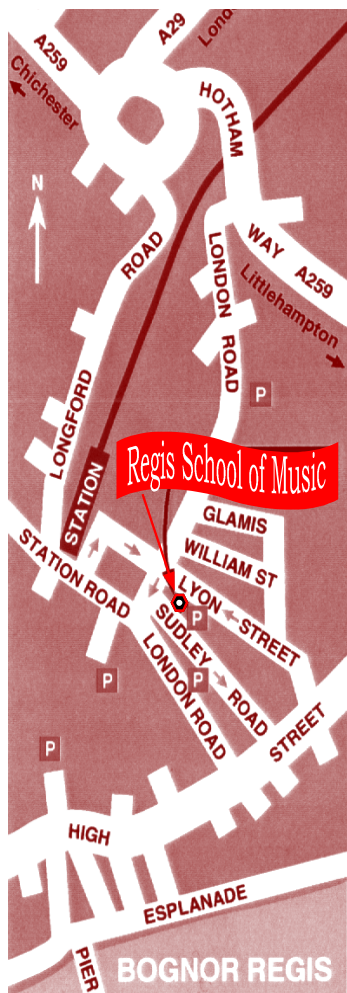

The Regis School of Music gratefully acknowledges the support of

For information on ticket prices and bookings please phone 01243 866 162/462
E-mail: recital@tiscali.co.uk
www.regisschoolofmusic.co.uk

DIARY of Events